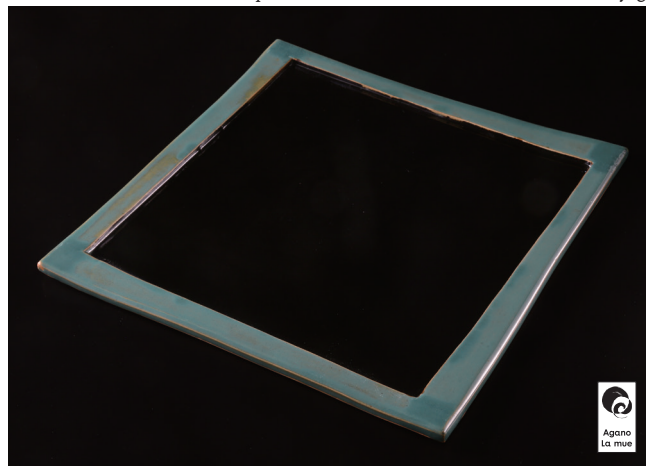

Square Plate with Inlay / Yosuke Aoyagi

#09 縁象嵌9寸板皿 | 青柳 洋介 [青柳不老園]

(約27cm×約27cm/高さ約1cm)

Square Plate in Black Green Glaze / Yosuke Aoyagi

#10 黒緑釉9寸板皿 | 青柳 洋介 [青柳不老園]

(約27cm×約27cm/高さ約1cm)